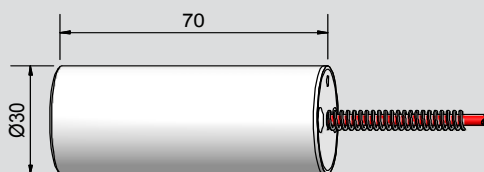

*Enclosure rating IEC 60529 for connector on request.